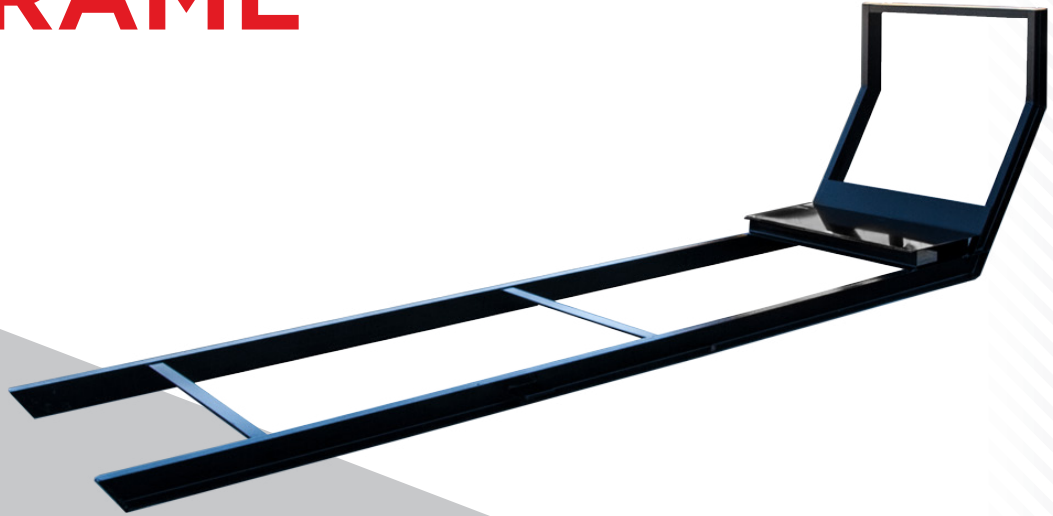

Interchangeable Truck Body System

## Features

- High quality zinc prime & powder coated finish
- Lightweight design
- Rail Slides w/ no wheels
- Ideal for custom usage

SWITCHNGO.COM

## FEATURES

**Reinforced Plate**