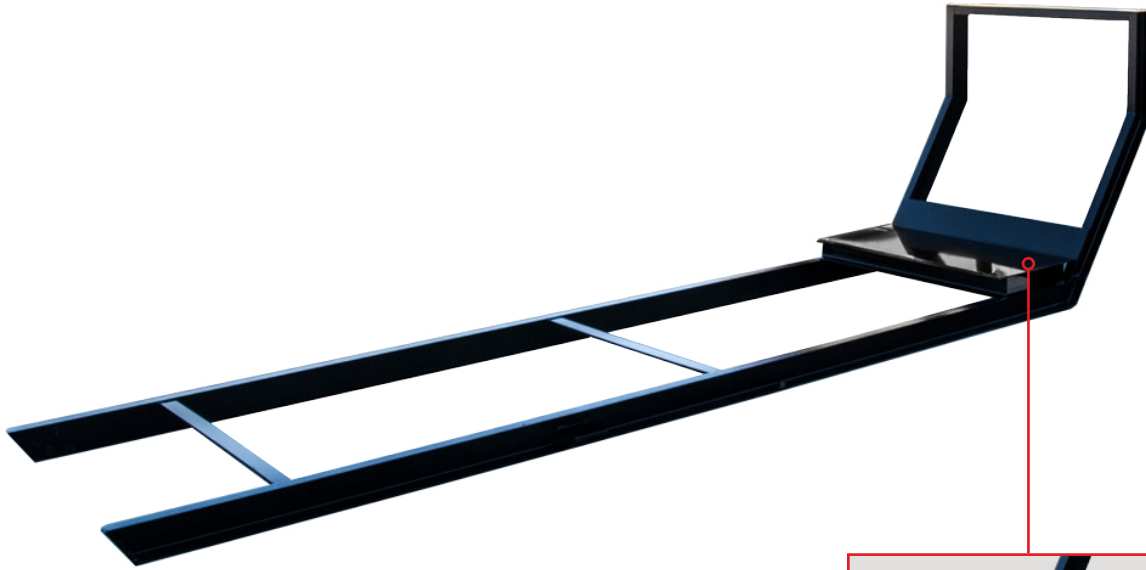

Interchangeable Truck Body System

## Features

- High quality zinc prime & powder coated finish
- Lightweight design
- Rail Slides w/ no wheels
- Ideal for custom usage

SWITCHNGO.COM

## FEATURES

**Reinforced Plate**