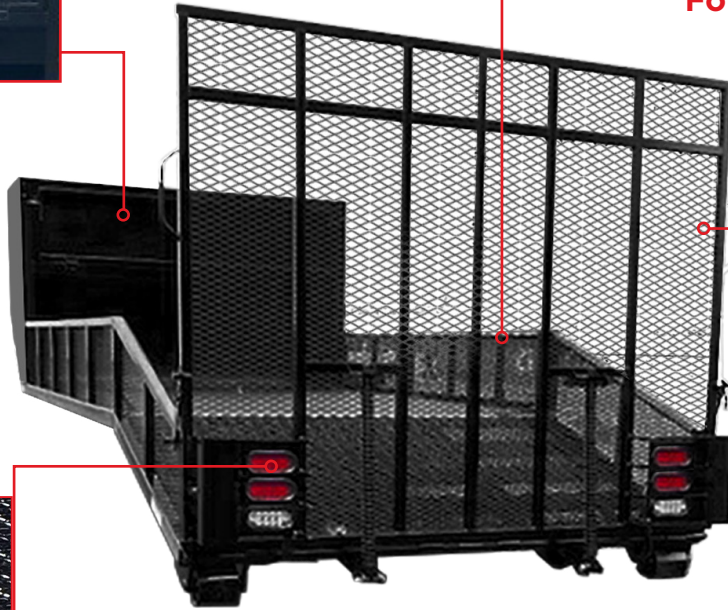

Interchangeable Truck Body System

LANDSCAPE BODY

SWITCHNGO.COM

Features

- Fold Down Ramp & Beaver Tail for efficient loading and unloading of equipment
- Passenger Fold down side
- 24" x 24" Lockable Top Compartment
- (4) D-Rings in corners for securing equipment
- Rear gate wired with LED lights
- High quality powder coated finish
- Available in 11', 12', and 14' lengths

TRUCK BODY OPTIONS

Lockable Top Compartment

Passenger Fold Down Side

Spring Assisted Fold Down Ramp

LED Tail Lights

SPECIFICATIONS

	11'	14'
FLOOR	11 GA DIAMOND PLATE	
RAMP	11 GA EXPANDED METAL SPRING ASSISTED FOLD DOWN	
SIDES	11 GA EXPANDED METAL	
SIDE HEIGHT	16"	
CROSSMEMBERS	12" ON CENTERS	
D-RINGS	(4) IN CORNERS	
HOIST COMPATIBILITY	11'	14'