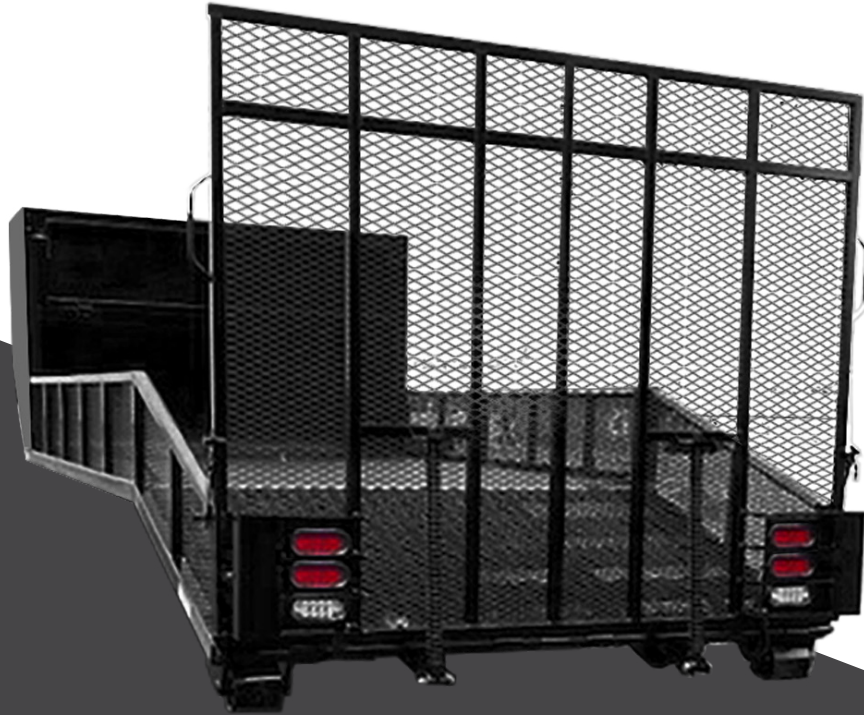

Interchangeable Truck Body System

LANDSCAPE BODY

SWITCHNGO.COM

Features

- Fold Down Ramp & Beaver Tail for efficient loading and unloading of equipment
- Passenger Fold down side
- 24" x 24" Lockable Top Compartment
- (4) D-Rings in corners for securing equipment
- Rear gate wired with LED lights
- High quality powder coated finish
- Available in 11', 12', and 14' lengths

TRUCK BODY OPTIONS

Lockable Top Compartment

Passenger Fold Down Side

Spring Assisted Fold Down Ramp

LED Tail Lights

SPECIFICATIONS

	11'	14'
FLOOR	11 GA DIAMOND PLATE	
RAMP	11 GA EXPANDED METAL SPRING ASSISTED FOLD DOWN	
SIDES	11 GA EXPANDED METAL	
SIDE HEIGHT	16"	
CROSSMEMBERS	12" ON CENTERS	
D-RINGS	(4) IN CORNERS	
HOIST COMPATIBILITY	11'	14'