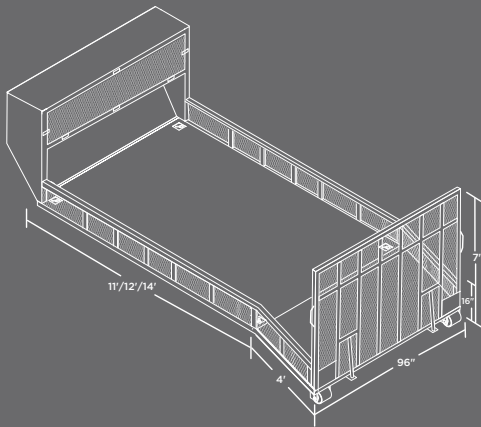

Interchangeable Truck Body System

LANDSCAPE BODY

SWITCHNGO.COM

Features

- Fold Down Ramp & Beaver Tail for efficient loading and unloading of equipment
- Passenger Fold down side
- 24" x 24" Lockable Top Compartment
- (4) D-Rings in corners for securing equipment
- Rear gate wired with LED lights
- High quality powder coated finish
- Available in 11', 12', and 14' lengths

TRUCK BODY OPTIONS

Lockable Top Compartment

Passenger Fold Down Side

Spring Assisted Fold Down Ramp

LED Tail Lights

SPECIFICATIONS

	11'	14'
FLOOR	11 GA DIAMOND PLATE	
RAMP	11 GA EXPANDED METAL SPRING ASSISTED FOLD DOWN	
SIDES	11 GA EXPANDED METAL	
SIDE HEIGHT	16"	
CROSSMEMBERS	12" ON CENTERS	
D-RINGS	(4) IN CORNERS	
HOIST COMPATIBILITY	11'	14'

*12' hoist compatible body available upon request

Specifications are subject to change without notice. For warranty information on this or any other Switch-N-Go® product please refer switchngo.com/warranty.