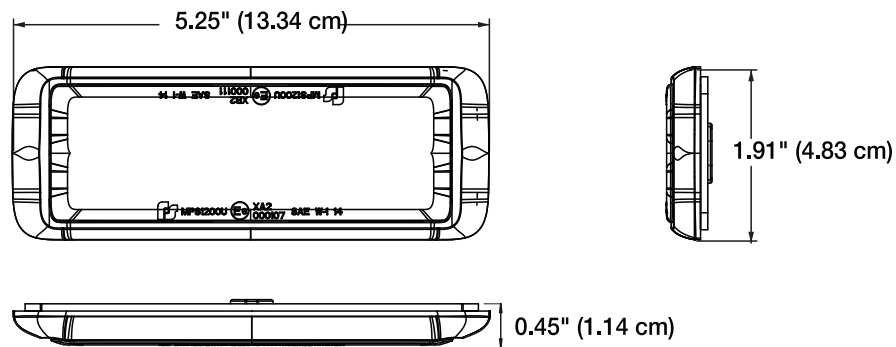

MPS1200U

HOW TO ORDER

Select Model

MicroPulse Ultra 3, Surface Mount, 12/24 VDC, Clear Lens

MPS300U-A	3-LED light head, Amber LED
MPS300U-B	3-LED light head, Blue LED
MPS300U-R	3-LED light head, Red LED
MPS300U-W	3-LED light head, White LED

MicroPulse Ultra 3, Surface Mount, 12/24 VDC, Colored Lens

MPS302U-A	3-LED light head, Amber LED, Amber lens
MPS302U-B	3-LED light head, Blue LED, Blue lens
MPS302U-R	3-LED light head, Red LED, Red lens

MicroPulse Ultra 6, Split Color, Surface Mount, 12/24 VDC, Clear Lens

MPS600U-AA	6-LED light head, (6) Amber LED
MPS600U-BB	6-LED light head, (6) Blue LED
MPS600U-RR	6-LED light head, (6) Red LED
MPS600U-GG	6-LED light head, (6) Green LED
MPS600U-WWW	6-LED light head, (6) White LED
MPS600U-WA	6-LED light head, (3) White LED / (3) Amber LED
MPS600U-BA	6-LED light head, (3) Blue LED / (3) Amber LED
MPS600U-BW	6-LED light head, (3) Blue LED / (3) White LED
MPS600U-BR	6-LED light head, (3) Blue LED / (3) Red LED
MPS600U-RW	6-LED light head, (3) Red LED / (3) White LED
MPS600U-RA	6-LED light head, (3) Red LED / (3) Amber LED