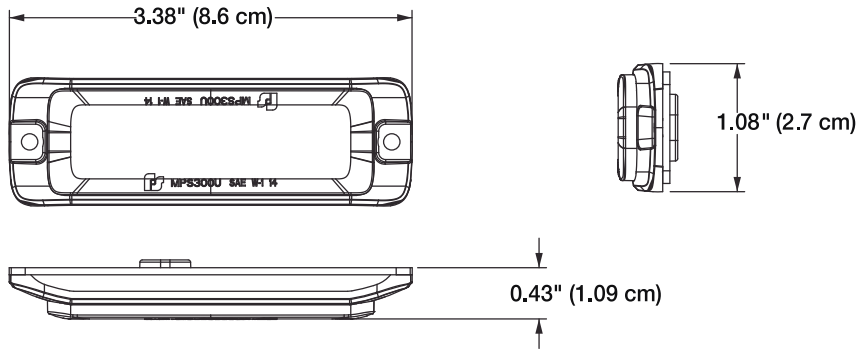

MPS300U

MPS600U

MPS1200U

HOW TO ORDER

Select Model

MicroPulse Ultra 3, Surface Mount, 12/24 VDC, Clear Lens

MPS300U-A	3-LED light head, Amber LED
MPS300U-B	3-LED light head, Blue LED
MPS300U-R	3-LED light head, Red LED
MPS300U-W	3-LED light head, White LED

MicroPulse Ultra 3, Surface Mount, 12/24 VDC, Colored Lens

MPS302U-A	3-LED light head, Amber LED, Amber lens
MPS302U-B	3-LED light head, Blue LED, Blue lens
MPS302U-R	3-LED light head, Red LED, Red lens

MicroPulse Ultra 6, Split Color, Surface Mount, 12/24 VDC, Clear Lens

MPS600U-AA	6-LED light head, (6) Amber LED
MPS600U-BB	6-LED light head, (6) Blue LED
MPS600U-RR	6-LED light head, (6) Red LED
MPS600U-GG	6-LED light head, (6) Green LED
MPS600U-WWW	6-LED light head, (6) White LED
MPS600U-WA	6-LED light head, (3) White LED / (3) Amber LED
MPS600U-BA	6-LED light head, (3) Blue LED / (3) Amber LED
MPS600U-BW	6-LED light head, (3) Blue LED / (3) White LED
MPS600U-BR	6-LED light head, (3) Blue LED / (3) Red LED
MPS600U-RW	6-LED light head, (3) Red LED / (3) White LED
MPS600U-RA	6-LED light head, (3) Red LED / (3) Amber LED