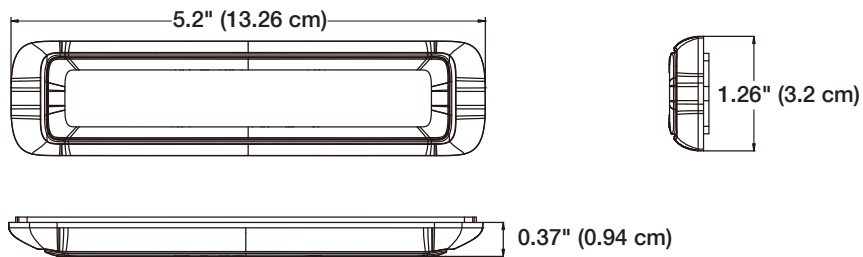

MPS300U

MPS600U

MPS1200U

HOW TO ORDER

Select Model

MicroPulse Ultra 3, Surface Mount, 12/24 VDC, Clear Lens

MPS300U-A	3-LED light head, Amber LED
MPS300U-B	3-LED light head, Blue LED
MPS300U-R	3-LED light head, Red LED
MPS300U-W	3-LED light head, White LED

MicroPulse Ultra 3, Surface Mount, 12/24 VDC, Colored Lens

MPS302U-A	3-LED light head, Amber LED, Amber lens
MPS302U-B	3-LED light head, Blue LED, Blue lens
MPS302U-R	3-LED light head, Red LED, Red lens

MicroPulse Ultra 6, Split Color, Surface Mount, 12/24 VDC, Clear Lens

MPS600U-AA	6-LED light head, (6) Amber LED
MPS600U-BB	6-LED light head, (6) Blue LED
MPS600U-RR	6-LED light head, (6) Red LED
MPS600U-GG	6-LED light head, (6) Green LED
MPS600U-WWW	6-LED light head, (6) White LED
MPS600U-WA	6-LED light head, (3) White LED / (3) Amber LED
MPS600U-BA	6-LED light head, (3) Blue LED / (3) Amber LED
MPS600U-BW	6-LED light head, (3) Blue LED / (3) White LED
MPS600U-BR	6-LED light head, (3) Blue LED / (3) Red LED
MPS600U-RW	6-LED light head, (3) Red LED / (3) White LED
MPS600U-RA	6-LED light head, (3) Red LED / (3) Amber LED