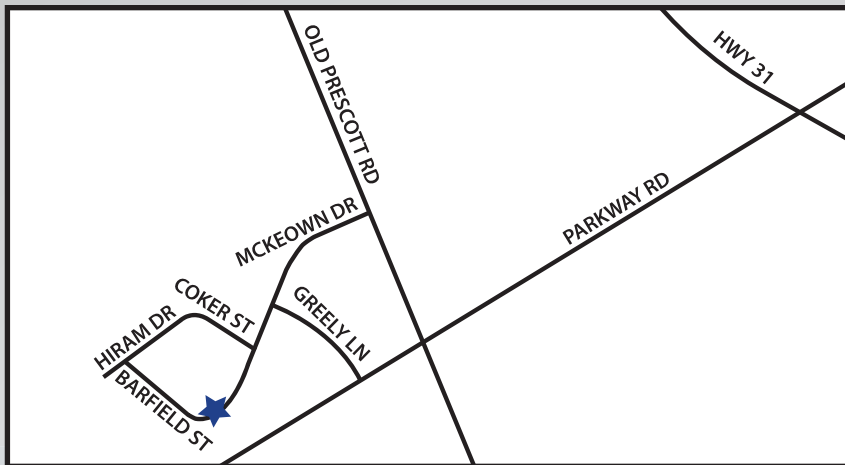

THE NEW LOCATION BOASTS:

- 8800 SQUARE FEET
- 5 SERVICE BAYS
- 2 MOBILE SERVICE UNITS
- 6 FACTORY TRAINED TECHNICIANS
- EASY ACCESS TO HWY 31
- AMPLE SIZED YARD FOR EQUIPMENT

PLEASE NOTE WE ARE MOVING JULY 11-12

1.888.666.1450 | jjei.com